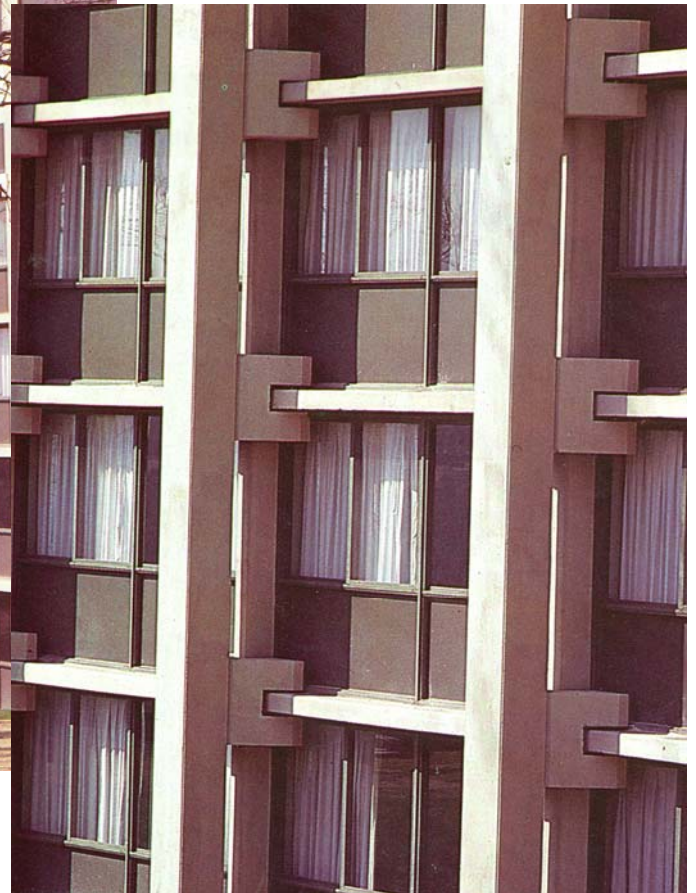

ALESKER & DUNDON ARCHITECTS, LLC

VALLEY FORGE HILTON ADDITION

Valley Forge

Pennsylvania

The VALLEY FORGE HILTON ADDITION is the addition of 102 hotel rooms and suites constructed over the 4 story portions of the existing hotel, the expansion of public areas including a new nightclub, barber and beauty shop, a health club and enclosed pool, the renovation of existing public areas, meeting rooms and guest rooms, and the construction of a 129 car parking garage.